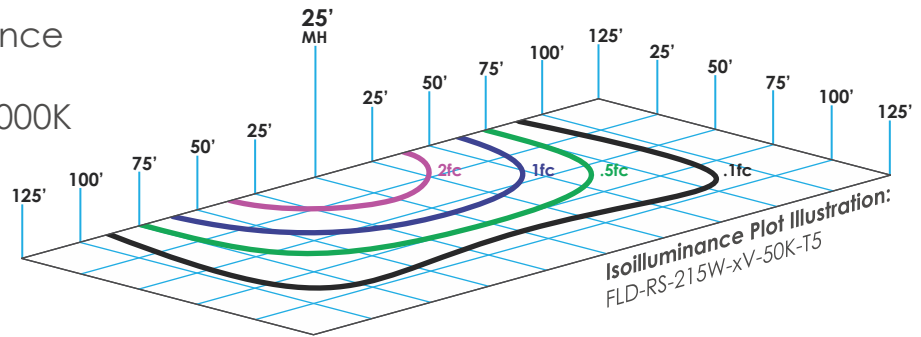

Finally,
Lighting
Design that
Raises the
Standard:

FLD-RS

SINCE 2010

FLD-RS Area Light: Raising the Standard in High-Performance Outdoor Lighting

NOT-SO-STANDARD FEATURES:

- ✓ Spec Grade Quality & Performance
- ✓ DLC Premium listed in 4000K & 5000K
- ✓ Advanced Optics Providing:
 - Clean, even dispersion
 - Extended reach
 - Tight min/max ratios
- ✓ 40kV Driver-attuned Surge Protection
- ✓ Full Cast Aluminum Body
- ✓ Over 1,800 sq. in. of Surface Area
- ✓ Lifetime >170,000 hours
- ✓ 10 Year Warranty

The Complete Architectural Solution

9 available wattages deliver up to 47,000 lumens in

- Type 3
- Type 4
- Type 5
- Flood

Available with SensABLE 2.0 Intuitive Network Lighting Controls

CONTROL

You can't manage your energy footprint if you can't control it. SensABLE 2.0 brings you control & management over limitless lights, locations, and profiles anywhere in the world.

FLD-RS	23" x 14.75"
Input Watts	up to 340W
Efficacy	up to 155 lm/W
EPA	.33 sq. ft
Weight	22.5 lbs

FLD-RS	17" x 12.50"
Input Watts	up to 160W
Efficacy	up to 159 lm/W
EPA	.23 sq. ft
Weight	16 lbs

MOUNTING OPTIONS