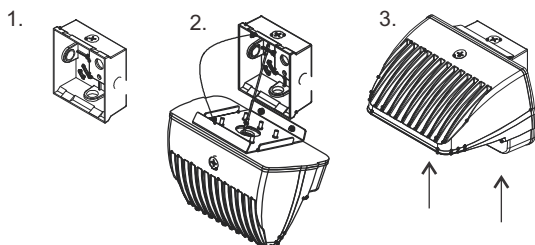

DLC Premium Listings in 4000K & 5000K only, check the DLC website at www.designlights.org for details.

*Dusk to Dawn photocell available

Quick Install Guide

J-box Mounting

1. Remove j-box from wallpack, mount to surface
2. Hang the wallpack on the j-box w/hook and connect power
3. Mount wallpack on j-box and secure with screws from beneath

Surface Mounting

1. Remove plate (a) and mount to surface
2. Hang the wallpack on the plate and connect power
3. Mount wallpack on plate and secure with screws from beneath