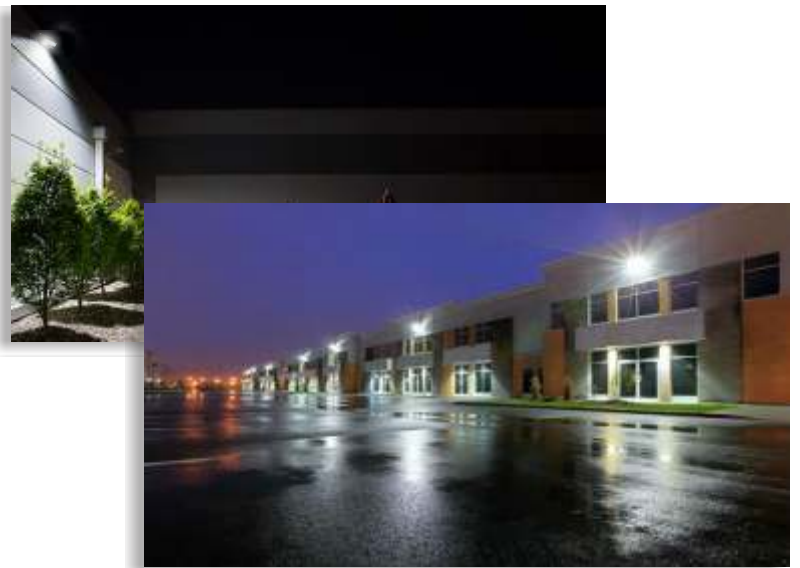

LBS	25W: 3.6 lbs	MNT	MOUNTING: Std.
	40W: 6.75 lbs		3 & 4" j-box*
	60W - 80W: 13.5 lbs		

* knockouts also accommodate surface mount conduit

DIMS	25W	8.25"W x 5.25"D x 4.75"H
	40W	10"W x 6"D x 5.5"H
	60W - 80W	12.5"W x 10"D x 7.5"H