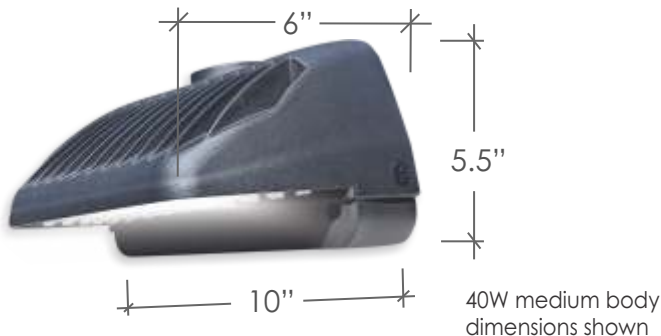

LBS	25W: 3.6 lbs	MNT	MOUNTING: Std.
	40W: 6.75 lbs		3 & 4" j-box*
	60W - 80W: 13.5 lbs		

* knockouts also accommodate surface mount conduit

DIMS	25W	8.25"W x 5.25"D x 4.75"H
	40W	10"W x 6"D x 5.5"H
	60W - 80W	12.5"W x 10"D x 7.5"H