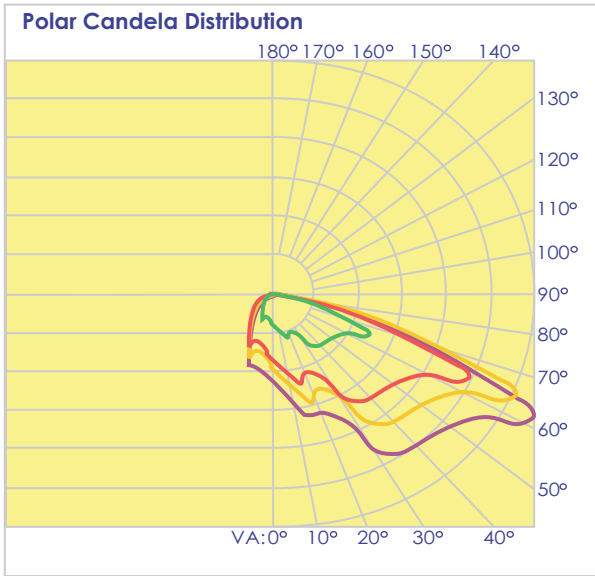

- 25W
- 40W
- 60W
- 80W

Available Color Temps (K): 4000, & 5000

CRI: 72+

Lifetime (L70): >50,000

LED Source: CREE

Power Supply: Inventronics 0-10V, 120-277VAC, 50/60Hz dimming driver

Electrical: 0.6A max, >90%PF, <11% THD at 277V

Compliance: UL 1598, 1598B, 1598C Suitable for wet locations

Warranty: 5 years

Sample Order: AWP-040W-LV-40K-T3-BR-PC

MODEL	WATTAGE	VOLTAGE	CCT	DISPERSION	COLOR	OPTIONAL
AWP small body	25W	LV = 120-277	40K = 4000 50K = 5000	T3 = Type 3	BR=Bronze	PC = Photocell*
AWP medium body	40W					
AWP large body	60W 80W					

DLC Premium Listings in 4000K & 5000K only, check the DLC website at www.designlights.org for details.

Quick Install Guide

J-box Mounting

1. Remove j-box from wallpack, mount to surface
2. Hang the wallpack on the j-box w/hook and connect power
3. Mount wallpack on j-box and secure with screws from beneath