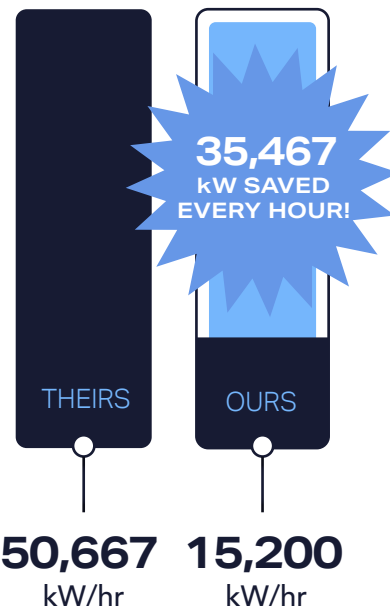

## AVERAGE LIGHT PROFILE

**4.2**

years installed

**1,533**

days/active light

**14**

hrs on/day

AVG. SAVINGS

Light replaced  
**335watt**

Ours is  
**70%** more efficient